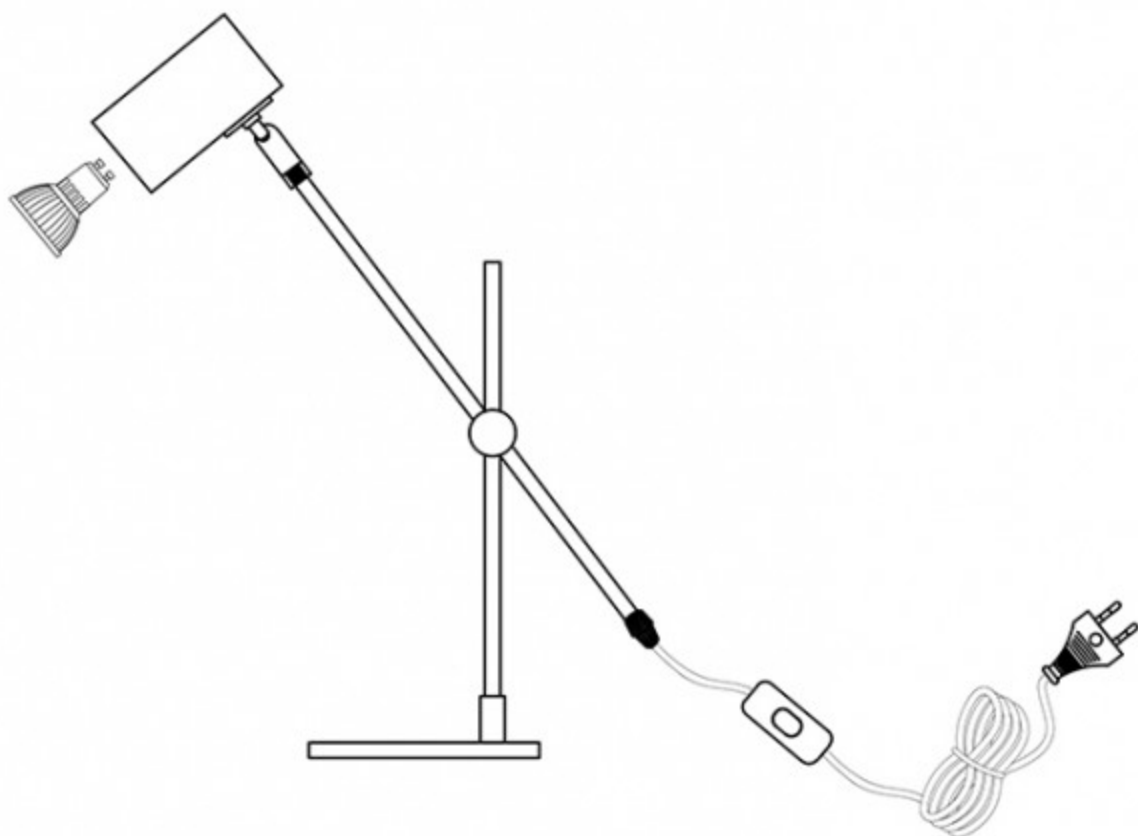

# Installation instructions

07711-T, 19

1 x GU10 Max 40W

Collection: Neoclassic

Table Lamps

AC 220V 50-60Hz