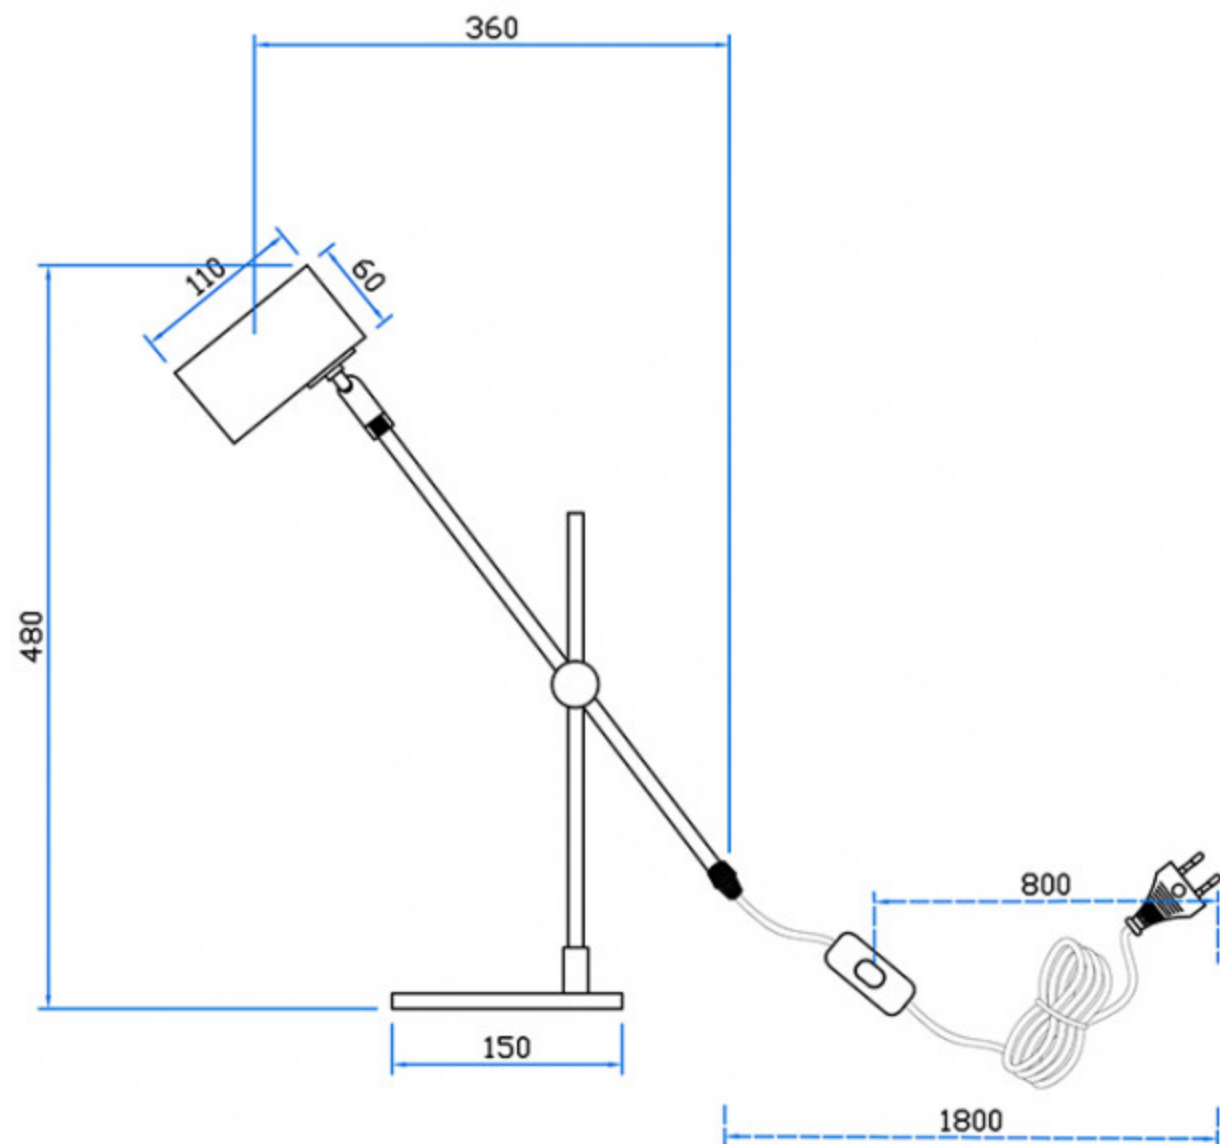

# Installation instructions

07711-T, 19

1 x GU10 Max 40W

Collection: Neoclassic

Table Lamps

AC 220V 50-60Hz